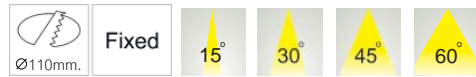

Power LED 5x1W
Power LED 5x3W