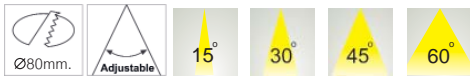

## ITDL - 76

Power LED 4x1W  
Power LED 4x3W