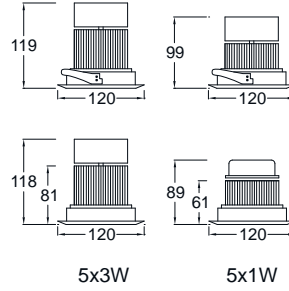

LED Downlight

ITDL - 76

Power LED 4x1W
Power LED 4x3W

ITDL - 77

Power LED 5x1W
Power LED 5x3W

ITDL - 78

Power LED 5x1W
Power LED 5x3W

ITDL - 79

Power LED 5x1W
Power LED 5x3W

Die Cast Aluminium 220 VAC

* รายละเอียดทางเทคนิคอาจเปลี่ยนแปลงได้โดยไม่ต้องแจ้งให้ทราบล่วงหน้า

LUMITRON

LED